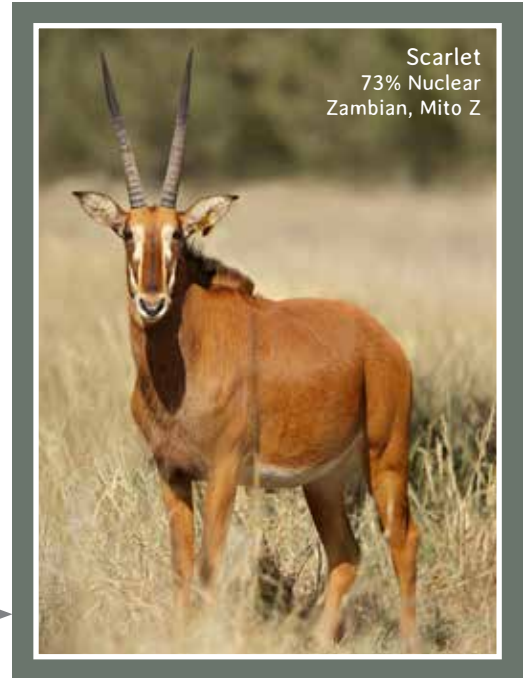

Grand Sire:
Sir Price (46 1/2")

**A Variani heifer in
calf to Big Easy...**

**Proven combinations
that work!**

Dam:
F3 (29 6/8")

Grand Dam:
Thaba Tholo

In calf to:
Big Easy (50 1/8")

Maternal Half Brother:
Rukwa (46 1/4" at 4y5m)