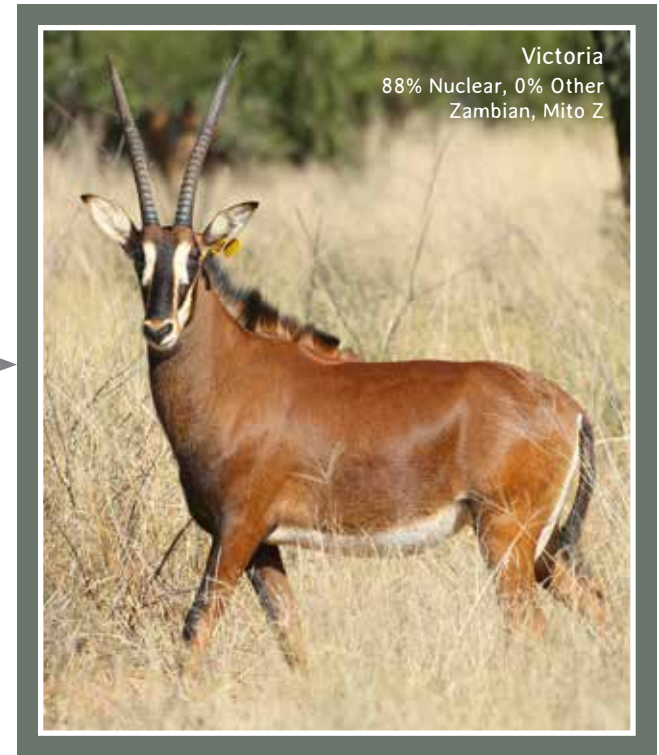

LOT 17

Lumi

18" at 19m

Lumi

- Date of birth: 11 May 2017
- Measured 18" at 19 months
- Tip to tip: 10"
- Only the second ever Tembani Deuce (50 1/8") daughter on auction
- **Exceptional lineage**
- Delivered when in calf to Big Easy (50 1/8")
- Combines Nike, Piet (53 5/8") and Big Boy (49") lines in one lot

LOT 34

Victoria

26 1/2" at 2y7m

LOT 34

Paternal Grand Sire:
Piet (53 5/8")

Sire:
Variani (48 1/8")

Dam:
E21 (30"+)

Nike line

Victoria

- Date of birth: 17 Oct 2016
- Measured 26 1/2" on 21 May 2019
- Tip to tip: 14 1/2"
- Pure Zambian Variani daughter
- Wide horn shape
- Perfect colouring and mask
- **3-in-1:**
 - Sold with **Deuce (50 1/8") bull calf** (born on 9 Mar 2019)
 - Delivered when in calf to **Deuce (50 1/8")**

Grand Sire: Piet (53 5/8")

Sire: Deuce (50 1/8")

Deuce bull calf out of Victoria:

LOT 38

Rosa

33 7/8" at 4y5m

LOT 38

Paternal Grand Sire:
Piet (53 5/8")