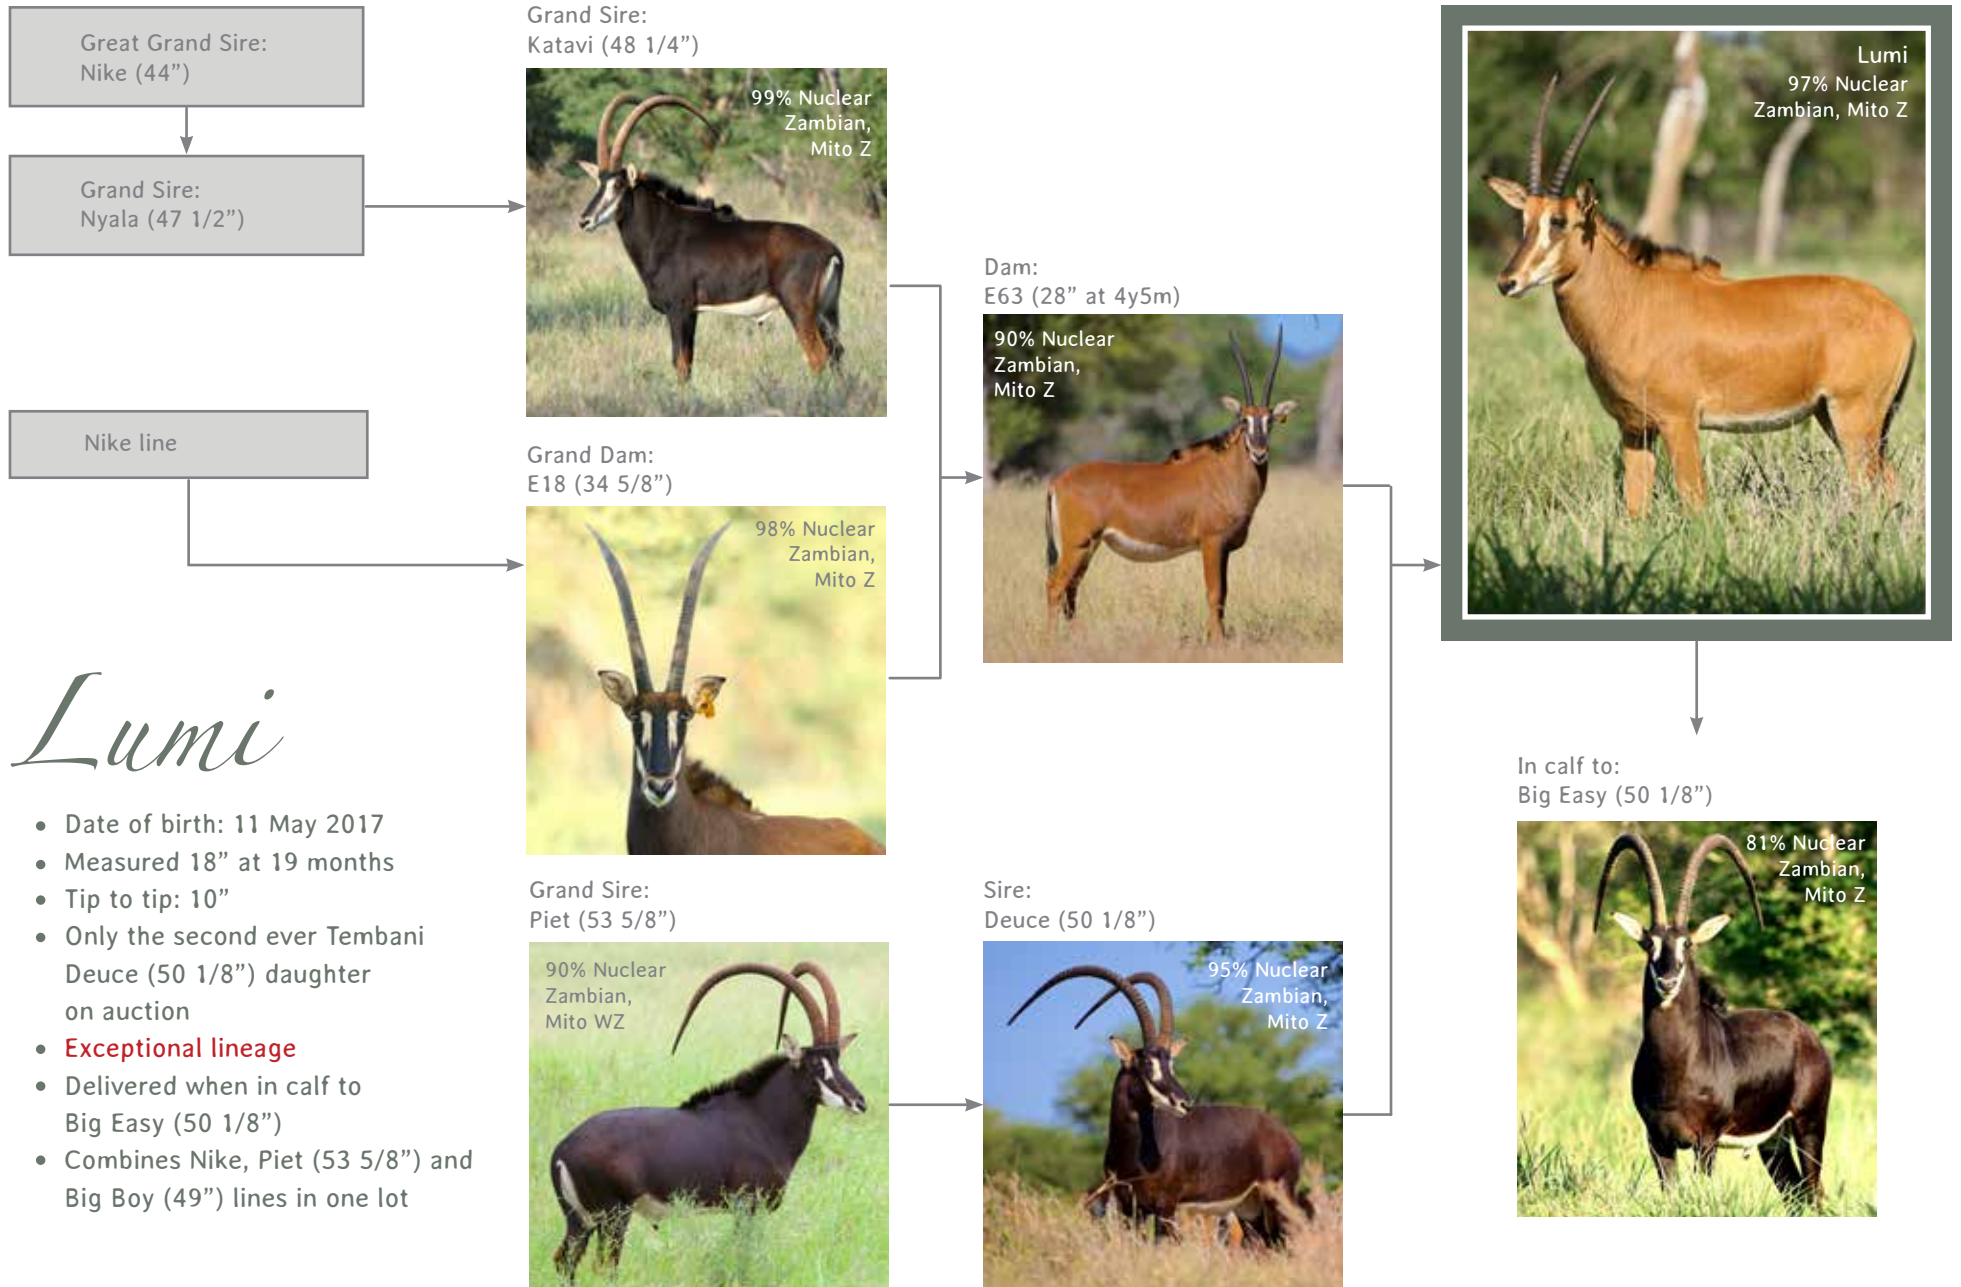

Maternal Half Sister:
A87 (35 5/8" at 4y6m)

Brother: Ruvuma (50")

Gamula

- Date of birth: 21 Dec 2013
- **Measured 53"** on 20 May 2019
- **SCI of 125**
- Gamula has grown 1" from Feb to May this year
- We expect this bull to reach 55"+ in his life time
- 70% Zambian, 15% Southern
- Extreme length in all related animals
- Prepotency at its best
- A combination of our best lineages

95% Nuclear
Zambian,
Mito Z

Minga
97% Nuclear
Zambian, Mito Z

In calf to: Big Easy (50 1/8")

81% Nuclear
Zambian,
Mito Z

- Date of birth: 23 Mar 2017
- Measured 20 3/4" at 21 months
- Tip to tip: 12 1/8"
- First ever Tembani Deuce (50 1/8") daughter on auction
- **Exceptional lineage**
- Delivered when in calf to Big Easy (50 1/8")
- Combines Nike, Piet (53 5/8") and Big Boy (49") lines in one lot

LOT 17

Lumi

18" at 19m

Lumi

- Date of birth: 11 May 2017
- Measured 18" at 19 months
- Tip to tip: 10"
- Only the second ever Tembani Deuce (50 1/8") daughter on auction
- **Exceptional lineage**
- Delivered when in calf to Big Easy (50 1/8")
- Combines Nike, Piet (53 5/8") and Big Boy (49") lines in one lot

Victoria

- Date of birth: 17 Oct 2016
- Measured 26 1/2" on 21 May 2019
- Tip to tip: 14 1/2"
- Pure Zambian Variani daughter
- Wide horn shape
- Perfect colouring and mask
- **3-in-1:**
 - Sold with **Deuce (50 1/8") bull calf** (born on 9 Mar 2019)
 - Delivered when in calf to **Deuce (50 1/8")**