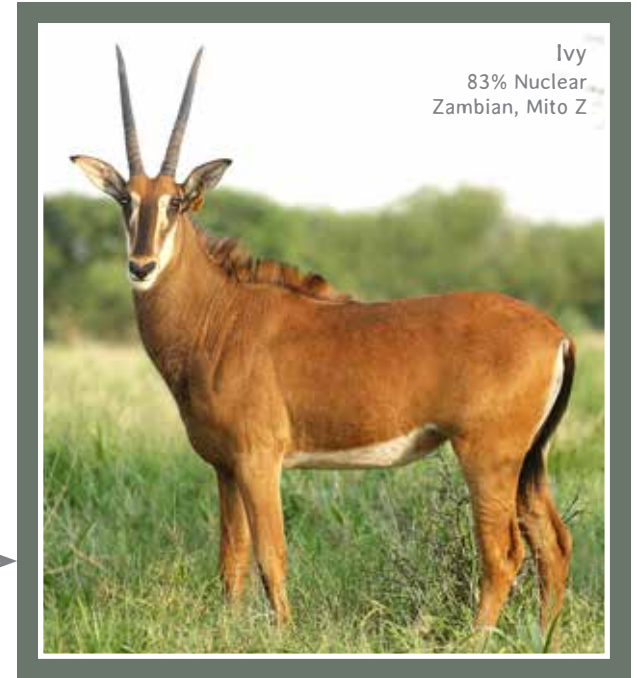

Ivy
83% Nuclear
Zambian, Mito Z