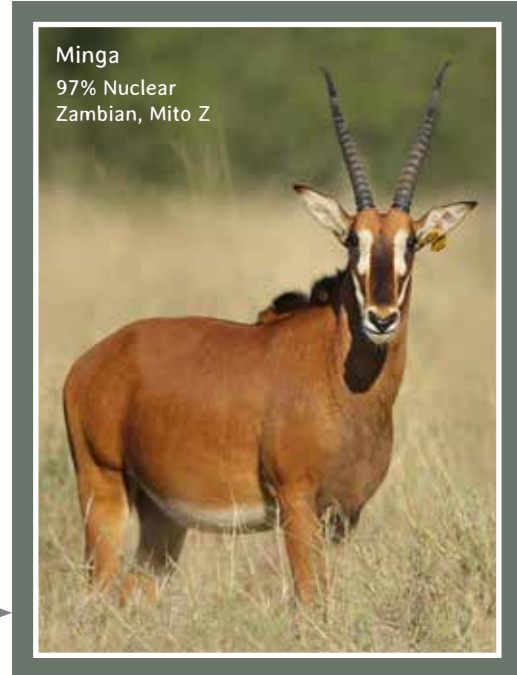

Maternal Half Sister:
A87 (35 5/8" at 4y6m)

Brother: Ruvuma (50")

Gamula

- Date of birth: 21 Dec 2013
- **Measured 53"** on 20 May 2019
- **SCI of 125**
- Gamula has grown 1" from Feb to May this year
- We expect this bull to reach 55"+ in his life time
- 70% Zambian, 15% Southern
- Extreme length in all related animals
- Prepotency at its best
- A combination of our best lineages

LOT 17

Minga
20 3/4" at 21m

Great Grand Sire:
Nike (44")

Grand Sire:
Nyala (47 1/2")

Great Grand Dam:
E20 (36 1/4")

98% Nuclear
Zambian,
Mito Z

Grand Sire:
Katavi (48 1/4")

99% Nuclear
Zambian,
Mito Z

Grand Dam:
E22 (35 1/2")

99% Nuclear
Zambian,
Mito Z

Grand Sire: Piet (53 5/8")

90% Nuclear
Zambian,
Mito WZ

Minga

Dam:
E60 (28 5/8" - still young)

Not yet tested

Sire: Deuce (50 1/8")

95% Nuclear
Zambian,
Mito Z

Minga
97% Nuclear
Zambian, Mito Z

In calf to: Big Easy (50 1/8")

81% Nuclear
Zambian,
Mito Z

- Date of birth: 23 Mar 2017
- Measured 20 3/4" at 21 months
- Tip to tip: 12 1/8"
- First ever Tembani Deuce (50 1/8") daughter on auction
- **Exceptional lineage**
- Delivered when in calf to Big Easy (50 1/8")
- Combines Nike, Piet (53 5/8") and Big Boy (49") lines in one lot