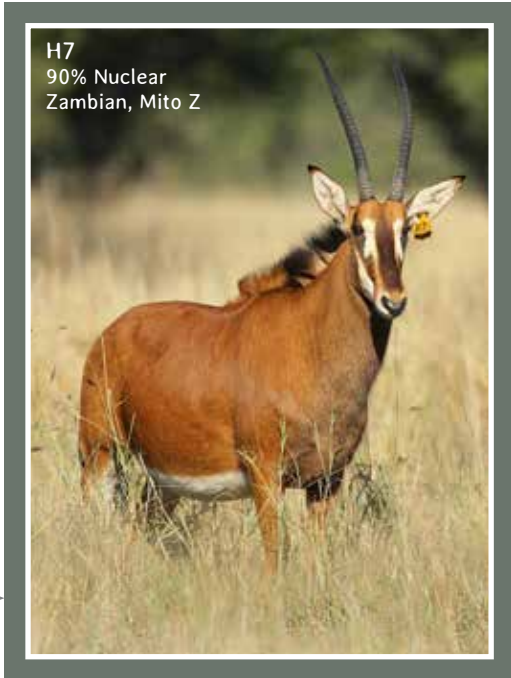

Nike line

Grand Sire:
No. 0307
Nike line

Grand Dam:
Dinah (E17) (39 5/8")

Great Grand Sire:
Nike (44")

Grand Sire:
Nyala (47 1/2")

Dam:
E27 (34 1/2")
Not yet tested

Sire:
Katavi (48 1/4")

In calf to:
Big Easy (50 1/8")