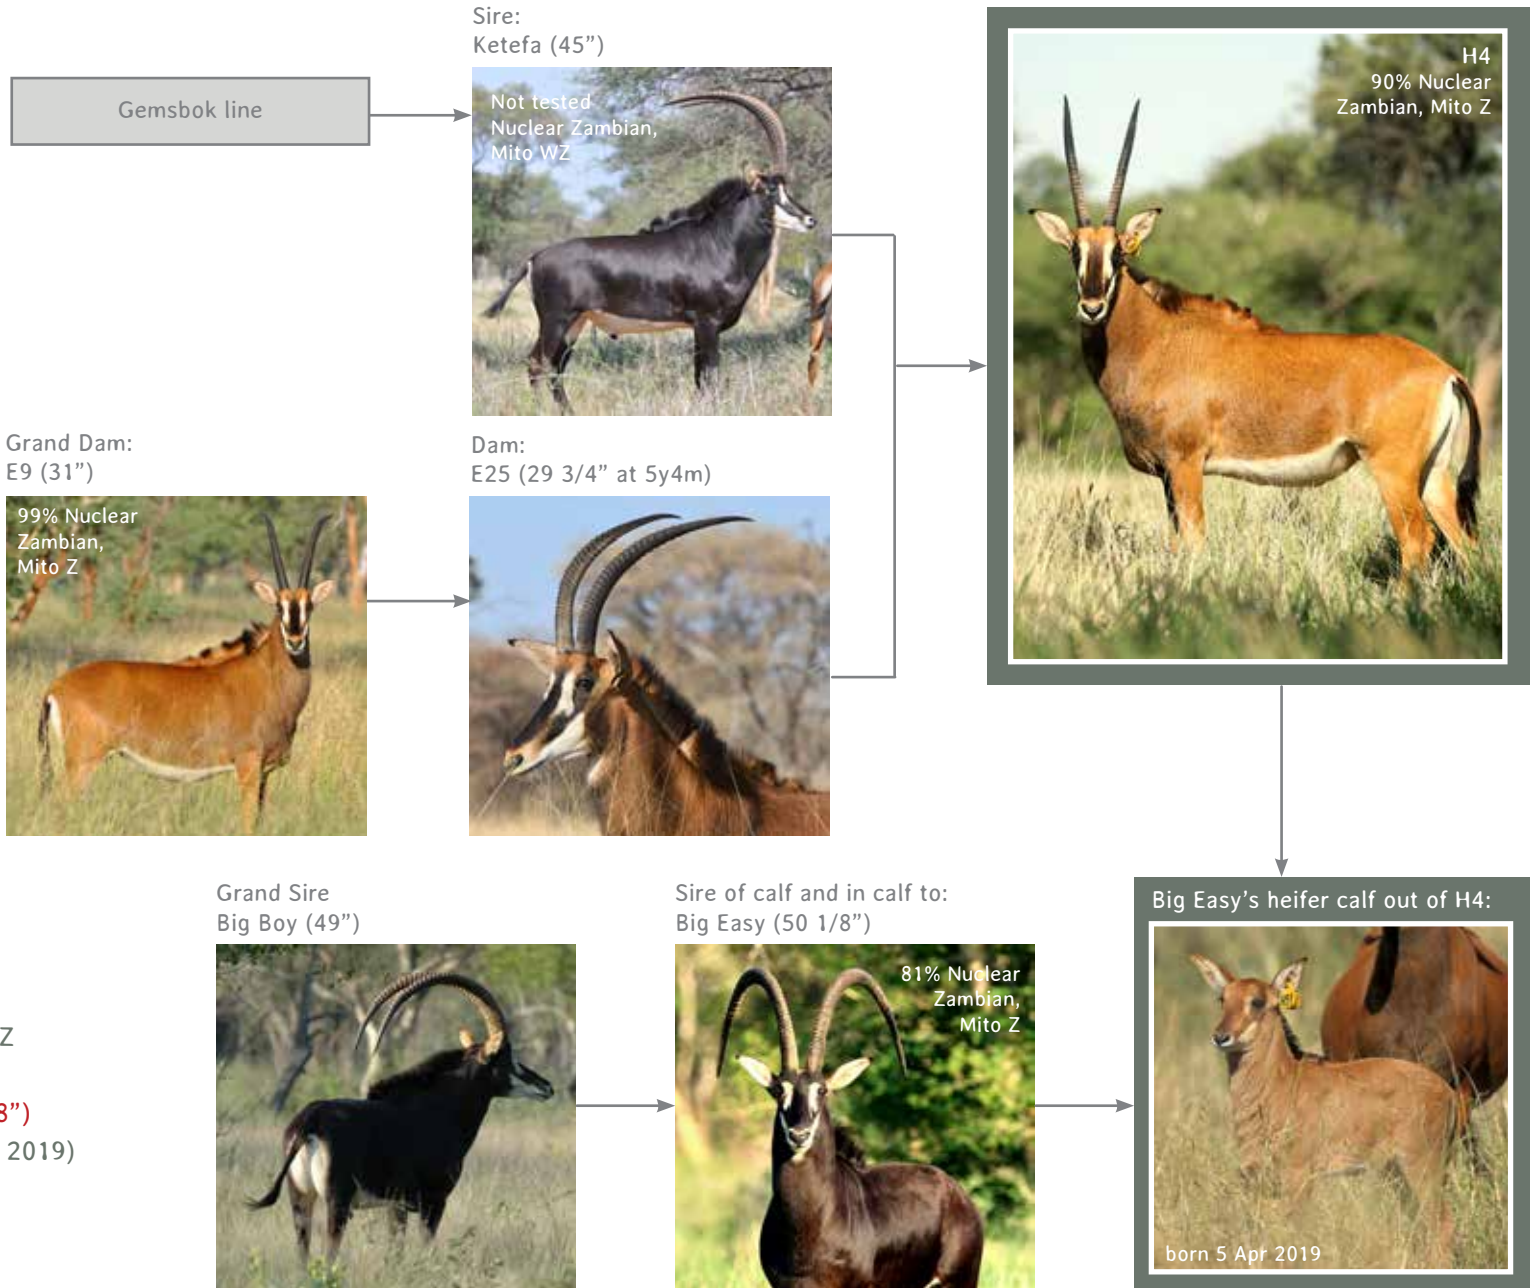

LOT 10

SILENT AUCTION

H4

- Date of birth: 19 Dec 2015
- Measured 25 5/8" at 3y5m
- Tip to tip: 10"
- 90% Nuclear Zambian, MitoZ
- **3-in-1:**
  - Sold with **Big Easy (50 1/8")** heifer calf (born on 5 Apr 2019)
  - Delivered when in calf to: **Big Easy (50 1/8")**