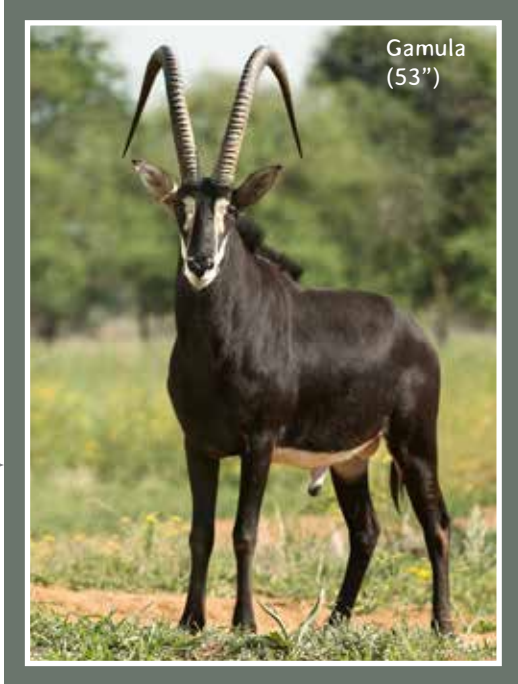

LOT 16

Gamula
53"

Gamula
(53")

Grand Sire:
Rapella (52 1/2")

Grand Dam:
A23 (39 1/8")

Grand Sire:
Piet (53 5/8")

Dam:
A30 (38 5/8")

Sire:
Variani (48 1/8")

Maternal Half Sister:
A87 (35 5/8" at 4y6m)

Brother: Ruvuma (50")

Gamula

- Date of birth: 21 Dec 2013
- **Measured 53"** on 20 May 2019
- **SCI of 125**
- Gamula has grown 1" from Feb to May this year
- We expect this bull to reach 55"+ in his life time
- 70% Zambian, 15% Southern
- Extreme length in all related animals
- Prepotency at its best
- A combination of our best lineages

LOT 17

Minga
20 3/4" at 21m

Great Grand Sire:
Nike (44")

Grand Sire:
Nyala (47 1/2")

Great Grand Dam:
E20 (36 1/4")

98% Nuclear
Zambian,
Mito Z

Grand Sire:
Katavi (48 1/4")

99% Nuclear
Zambian,
Mito Z